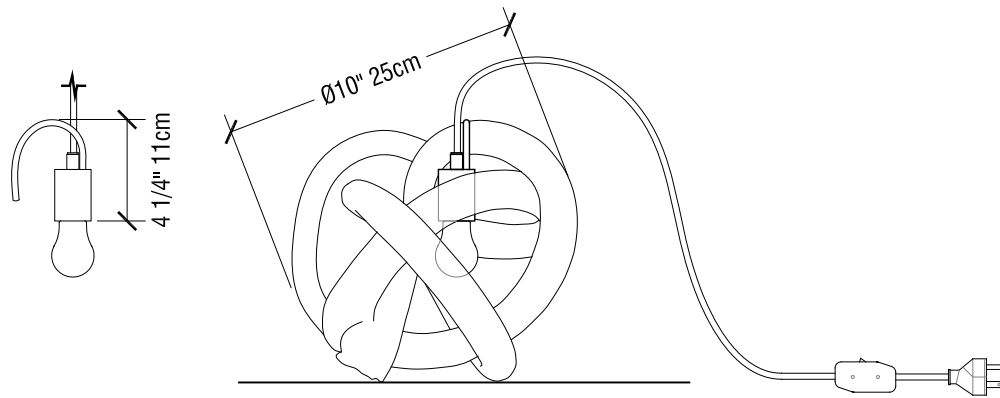

wrap light

Our signature SkLO *large wrap* object, a continuous wound length of handblown Czech glass tube, is transformed here into a dynamic table light. The brass light socket has an integral handmade brass hook that allows it to attach to the glass *wrap*, suspending the bulb within. Each *wrap* is unique, no two exactly alike.

Socket: 120V E26 60W Max
 6 ft (180cm) black fabric-wrapped cord with in-line switch
 Bulb included

Two metal finishes available: dark oxidized / brushed brass (other finishes available on request)
 Glass available in seven colors (including clear) and one mirrored finish
 All glass dimensions are approximate – handblown glass dimensions vary by nature and intent
 Handblown in the Czech Republic

mirrored:

silver-SLV

LT125 ---
 LT125 --- B

wrap light dark oxidized
wrap light brushed brass

10" Dia (25cm)
 10" Dia (25cm)