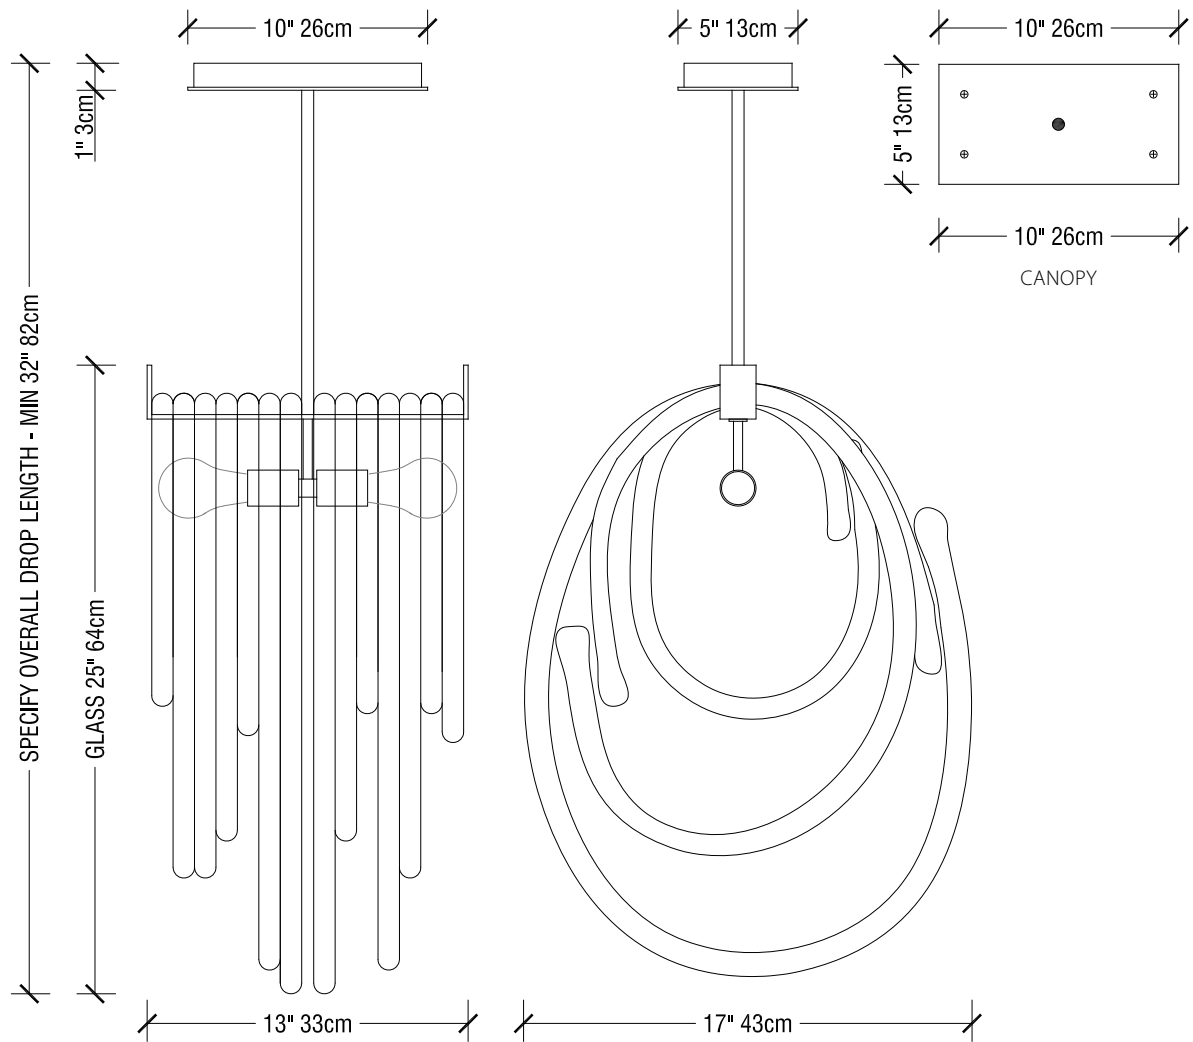

lasso triple pendant