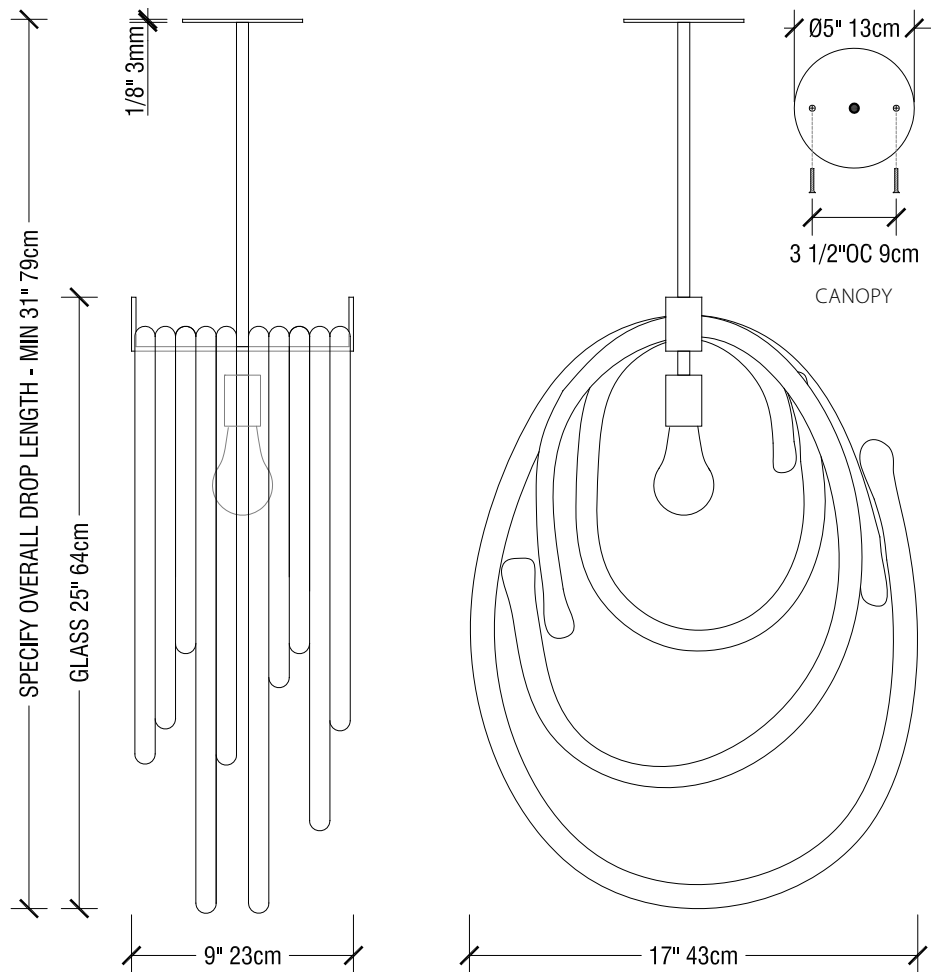

lasso double *pendant*