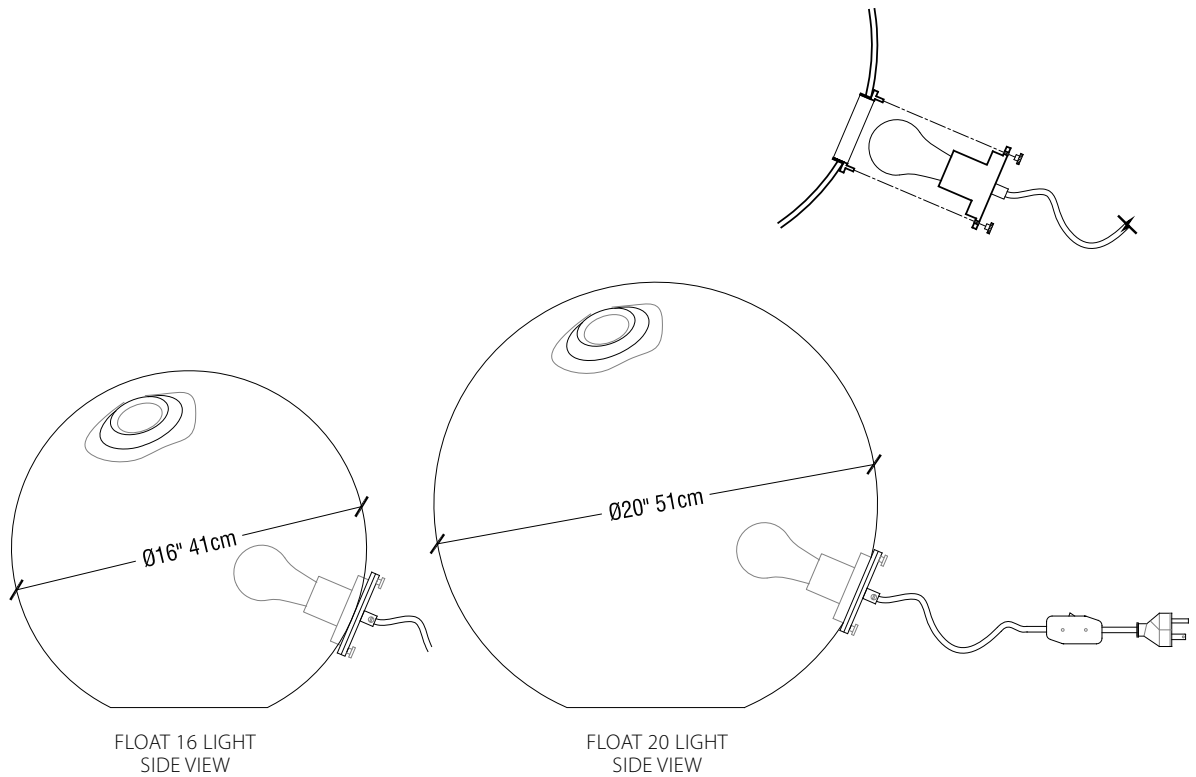

float 16/20 light

A large sphere of handblown Czech glass with a custom brass socket assembly through one side. Each glass sphere is broken hot from the blower's pipe and then the mouth is torch-polished to create a unique detail – handblown, no two exactly alike. Two thumb screws attach the removable socket from the side of the glass sphere to access the bulb. Available in two sizes and four transparent colors.

Socket: 120V E26 60W Max
6 ft (180cm) black fabric-wrapped cord with in-line switch
Bulb included

Standard metal finishes: dark oxidized / brushed brass (other finishes available on request)
Four glass colors available (including clear)
All glass dimensions are approximate – handblown glass dimensions vary by nature and intent
Handblown in the Czech Republic

available in transparent colors:

LT216 --- float 16 light dark oxidized
LT216 --- B float 16 light brushed brass
LT220 --- float 20 light dark oxidized
LT220 --- B float 20 light brushed brass

16" Dia (41cm)
16" Dia (41cm)
20" Dia (51cm)
20" Dia (51cm)