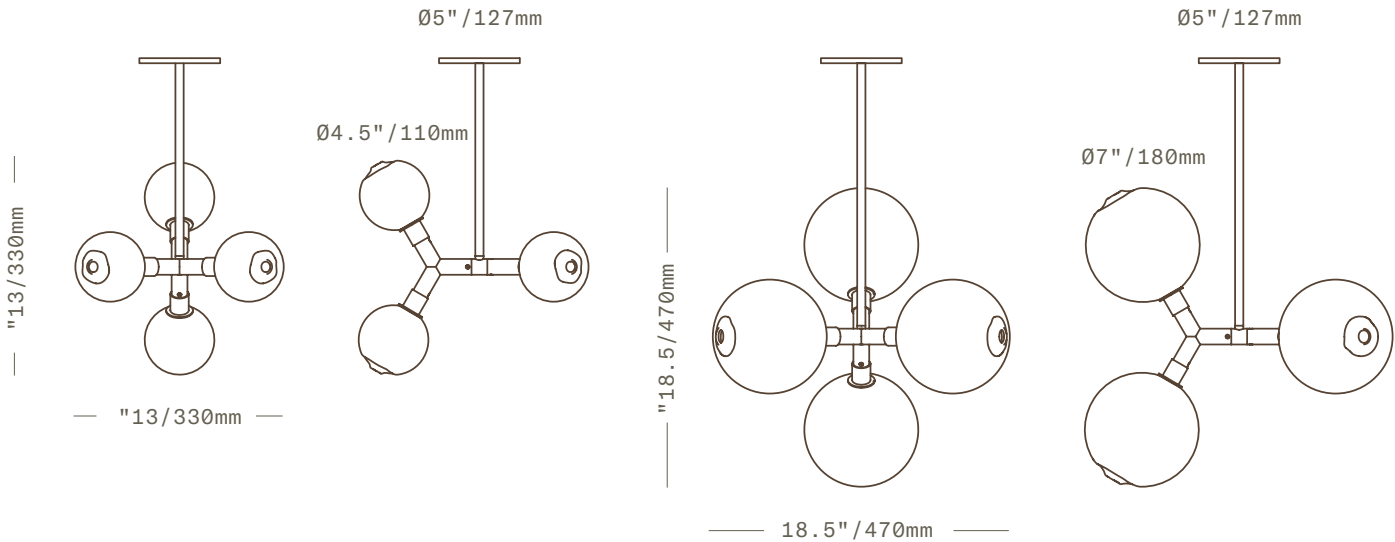

SkLO

Veer PENDANT

The Veer Pendant consists of four lit spheres of handblown glass mounted on a four-arm brass structure and suspended on a rigid brass stem. The glass is available in two sizes. The glass diffusers feature the signature SkLO double-dipped, fire-polished mouths which show where the glass is broken from the blower's pipe, making each unique.

UL Listed (US&Canada) for dry and damp locations

Sockets 120v G9 7W Max

LED bulbs included

Standard canopy does not accommodate sloped ceilings - other canopy options available at additional cost - see Canopy Variants specification sheet

Requires recessed electrical box for installation

Two glass sizes available

Specify overall drop length - Rigid brass tube stems are not field adjustable

Minimum overall drop length 12"/300mm

Lengths over 50"/1270mm available at additional cost

Fixture weights: 15lbs/7kg (LT385)
 20lbs/9kg (LT386)

All glass dimensions are approximate - handblown glass dimensions vary by nature and intent

Made in the Czech Republic

LT385 4.5"/110mm glass

LT386 7"/180mm glass