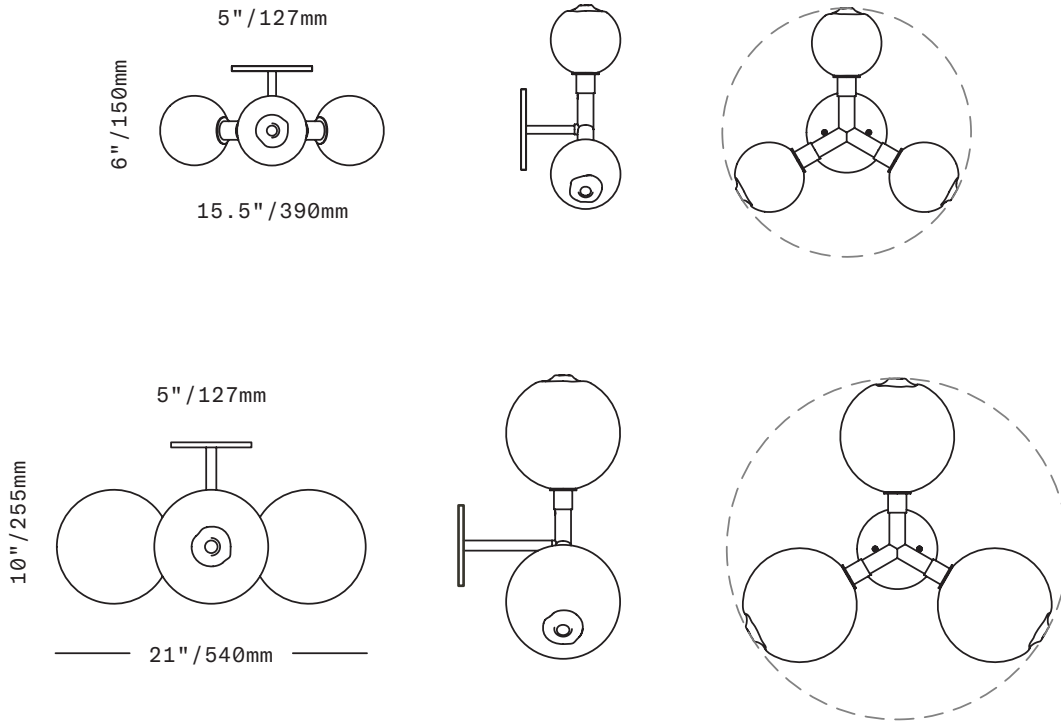

SkLO

Stem 3X

SCONCE/CEILING

The Stem 3X Sconce/Ceiling is a minimal light consisting of 3 lit spheres of handblown Czech glass on a 3-arm brass structure. Suitable for use as a ceiling light or as a wall light. The glass diffusers feature the signature SkLO double-dipped, fire-polished mouths which show where the glass is broken from the blower's pipe, making each unique.

UL listed suitable for dry and damp locations (US & Canada)

Sockets 120V G9 7W Max

LED bulbs included

Glass available in two sizes

Requires recessed electrical box for installation

Fixture weights (approximate): 9lbs/4kg (LT381)
13.5lbs/6kg (LT382)

All glass dimensions are approximate – handblown glass dimensions vary by nature and intent

Made in the Czech Republic

LT381 [---][--] 4.5"/110mm glass
LT382 [---][--] 7"/180mm glass

- Glass colors
- Clear [CLR]
 - New Blue [NBL]
 - Olivin [OLV]
 - Smoke [SMK]
 - White [WHT]
- Metal finishes
- Dark Oxidized [DX]
 - Brushed Brass [BB]
 - Brushed Nickel [BN]
 - Polished Nickel [PN]