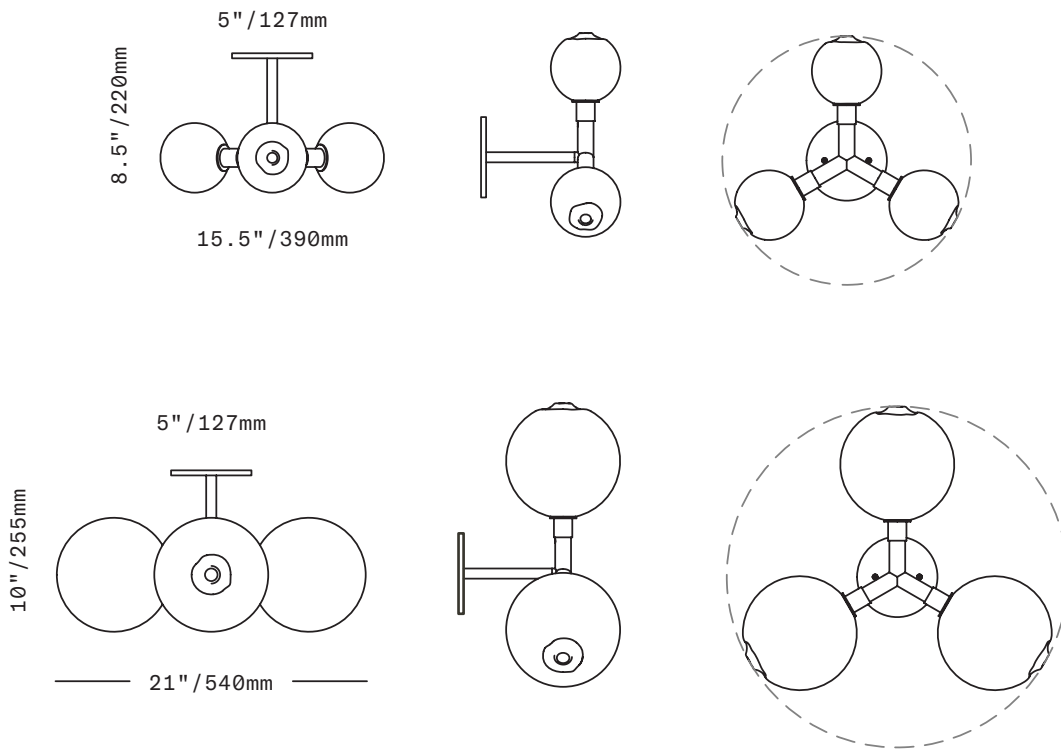

SkLO

Stem 3X

SCONCE/CEILING

The Stem 3X Sconce/Ceiling is a minimal light consisting of 3 lit spheres of handblown Czech glass on a 3-arm brass structure. Suitable for use as a ceiling light or as a wall light. The glass diffusers feature the signature SkLO double-dipped, fire-polished mouths which show where the glass is broken from the blower's pipe, making each unique.

UL listed suitable for dry and damp locations (US & Canada)

Sockets 120V G9 7W Max

LED bulbs included

Glass available in two sizes

Requires recessed electrical box for installation

Fixture weights (approximate): 9lbs/4kg (LT381)
13.5lbs/6kg (LT382)

All glass dimensions are approximate – handblown glass dimensions vary by nature and intent

Made in the Czech Republic

LT381 [---][--] 4.5"/110mm glass
LT382 [---][--] 7"/180mm glass

- Glass colors
- Clear [CLR]
 - New Blue [NBL]
 - Olivin [OLV]
 - Smoke [SMK]
 - White [WHT]
- Metal finishes
- Dark Oxidized [DX]
 - Brushed Brass [BB]
 - Brushed Nickel [BN]
 - Polished Nickel [PN]