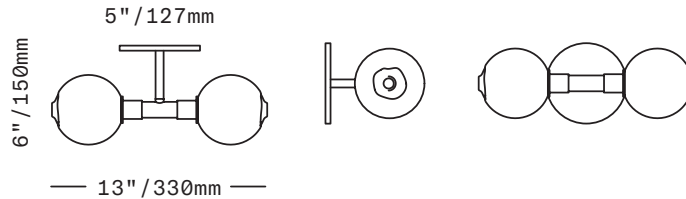

SkLO

Stem 2X

SCONCE/CEILING

The Stem 2X Sconce/Ceiling is a minimal light consisting of a pair of lit spheres of handblown Czech glass on a simple symmetrical brass armature. Suitable for use as a ceiling light or as a wall light. The glass diffusers feature the signature SkLO double-dipped, fire-polished mouths which show where the glass is broken from the blower's pipe, making each unique.

UL listed suitable for dry and damp locations (US & Canada)

Sockets 120V G9 7W Max

LED bulbs included

Requires recessed electrical box for installation

Fixture weight (approximate): 6lbs/2.75kg

All glass dimensions are approximate – handblown glass dimensions vary by nature and intent