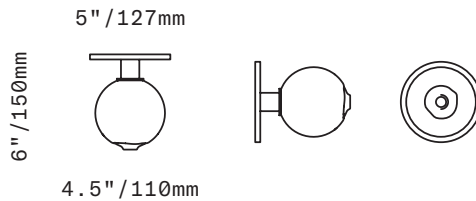

SkLO

Stem 1X

SCONCE/CEILING

The Stem 1X Sconce/Ceiling is a minimal light suitable for use as a ceiling light or wall light. It consists of a single sphere of handblown Czech glass on a simple brass socket and canopy. The glass diffuser features the signature SkLO double-dipped, fire-polished mouths which show where the glass is broken from the blower's pipe, making each unique.

UL listed suitable for dry and damp locations (US & Canada)

Socket 120V G9 7W Max

LED bulb included

Requires recessed electrical box for installation

Fixture weight (approximate): 3lbs/1.5kg

All glass dimensions are approximate – handblown glass dimensions vary by nature and intent