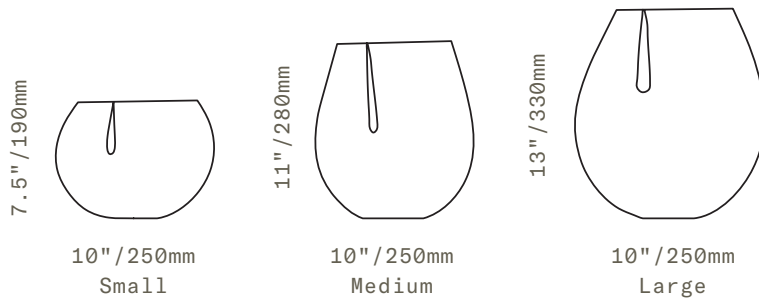

## Seam

VESSEL

SkLO Seam vessels are mirror plated vessels of handblown glass. While hot, the vessels are asymmetrically squeezed and then cut, creating an off-center double mouth at the top. The mouths are ground and polished.

All glass dimensions are approximate - handblown glass dimensions vary by nature and intent  
Made in the Czech Republic

VA320SSL  
VA321SSL  
VA322SSL

Small  
Medium  
Large

Glass color

● Stainless Steel (Mirror)