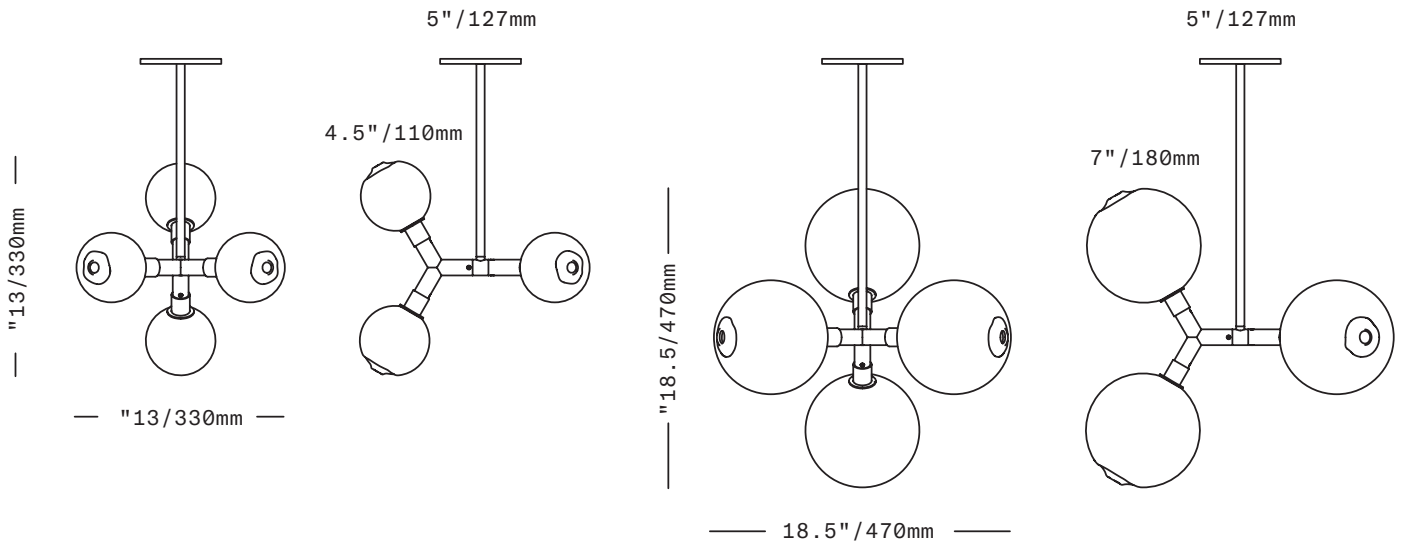

SkLO

Veer

PENDANT

The Veer Pendant consists of 4 lit spheres of handblown Czech glass mounted on a 4-arm brass structure and suspended on a rigid brass stem. The glass is available in two sizes. The glass diffusers feature the signature SkLO double-dipped, fire-polished mouths which show where the glass is broken from the blower's pipe, making each unique.

UL listed suitable for dry and damp locations (US & Canada)

Sockets 120V G9 7W Max

LED bulbs included

Glass available in two sizes

Requires recessed electrical box for installation

Standard canopy does NOT accommodate sloped ceilings or swagging of this light – other canopy options are available at additional cost – see Canopy Variants specification sheet

Specify overall drop length – Rigid brass tube stems are not field adjustable

Minimum overall drop lengths: 21"/535mm (LT385)
24"/610mm (LT386)

Lengths over the below available at additional cost:
50"/1270mm (LT385)
50"/1270mm (LT386)

Fixture weights (approximate): 15lbs/7kg (LT385)
20lbs/9kg (LT386)

All glass dimensions are approximate – handblown glass dimensions vary by nature and intent

Made in the Czech Republic

LT385 [---][--]
LT386 [---][--]

4.5"/110mm glass
7"/180mm glass

Glass colors

- ☐ Clear [CLR]
- ☐ New Blue [NBL]
- ☐ Olivin [OLV]
- ☐ Smoke [SMK]
- ☐ White [WHT]

Metal finishes

- ☐ Dark Oxidized [DX]
- ☐ Brushed Brass [BB]
- ☐ Brushed Nickel [BN]
- ☐ Polished Nickel [PN]