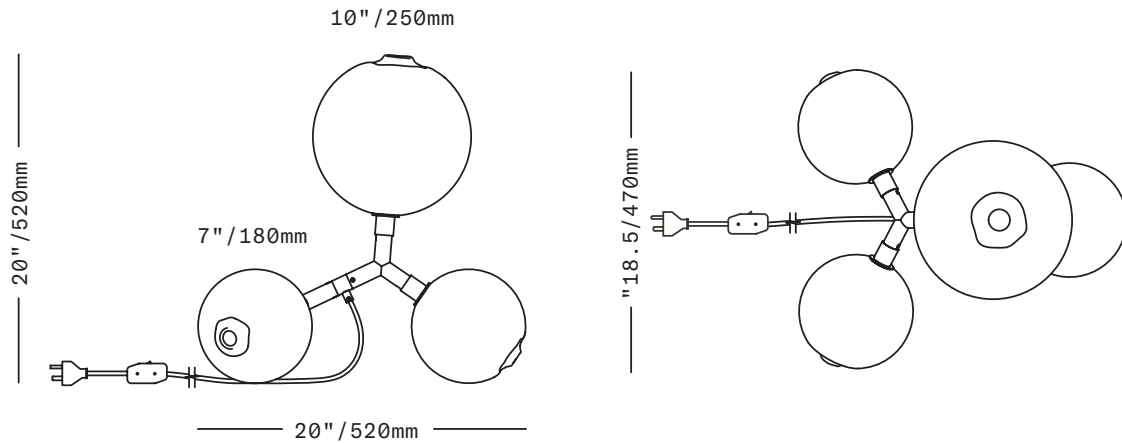

SkLO

Veer

LIGHT

The Veer Light consists of four lit spheres of handblown Czech glass on a brass armature. Three of the spheres are 7" (180mm) in diameter, and the fourth is 10" (250mm) in diameter. The glass diffusers feature the signature SkLO double-dipped, fire-polished mouths which show where the glass is broken from the blower's pipe, making each unique.

UL listed suitable for dry locations only (US & Canada)

Sockets 120V G9 7W Max

LED bulbs included

72"/1800mm black fabric-wrapped cord with in-line switch

All glass dimensions are approximate – handblown glass dimensions vary by nature and intent

Made in the Czech Republic

LT380WHT

Metal finishes

Veer Light ○ White

- Dark Oxidized [DX]
- Brushed Brass [BB]
- Brushed Nickel [BN]
- Polished Nickel [PN]