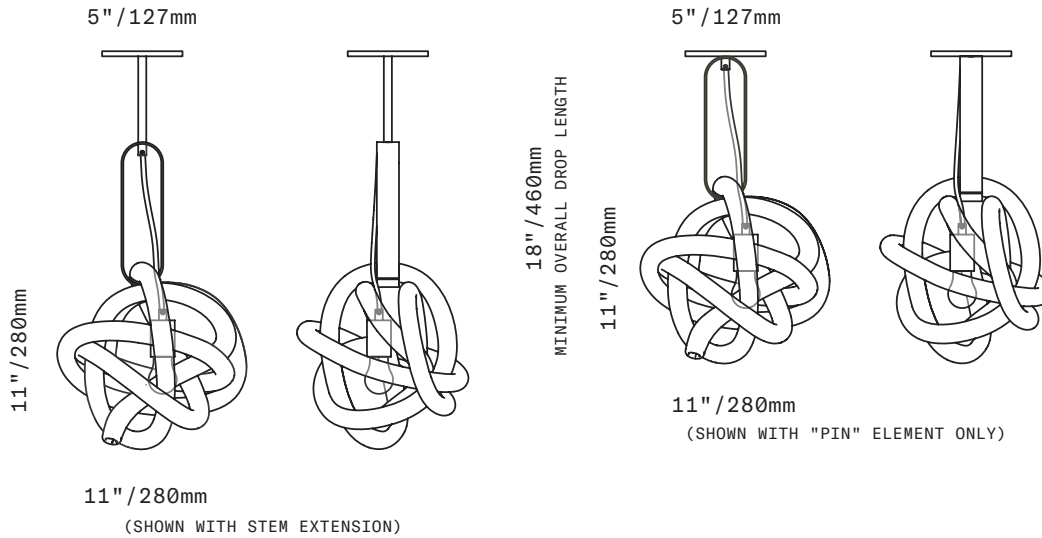

## Wrap Pin 1.09

PENDANT

Our signature SkLO Large Wrap, a continuous wound length of the handblown Czech glass tube, is featured on the Wrap Pin Pendant. The glass element hangs from a brass “pin” element, made of a continuous ribbon of a brass bar, which opens and closes to allow for removal of the glass. The brass socket is suspended on an exposed fabric-wrapped electrical cord from the top of the “pin” and suspends the light bulb within the opening at the top of the glass.

UL listed suitable for dry and damp locations (US & Canada)

Socket 120V E26 60W Max

LED bulb included

Requires recessed electrical box for installation

Standard canopy does NOT accommodate sloped ceilings or swagging of this light – other canopy options are available at additional cost – see Canopy Variants specification sheet

Specify overall drop length – not field adjustable

Minimum overall drop length: 18"/460mm

Lengths over 57"/1450mm available at additional cost

Fixture weight (approximate): 6lbs/3kg

All glass dimensions are approximate – handblown glass dimensions vary by nature and intent