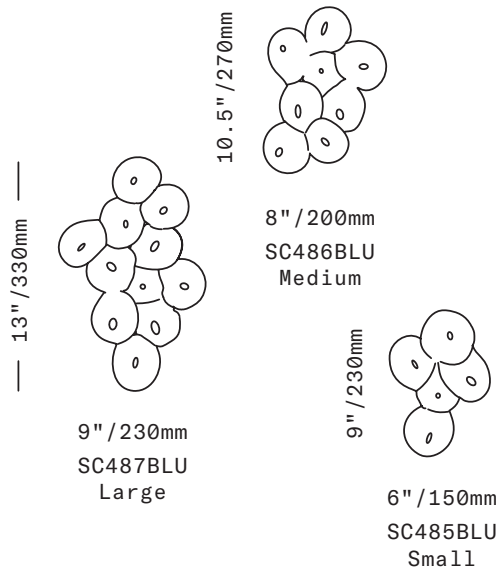

SkLO

Bloom

WALLPIECE

A version of the SkLO Bloom Object meant for display on the wall, the Bloom Wallpiece is produced in a similar process, organically building sculptural compositions by layering together smaller individually blown pod-shapes while hot. The backs are cut and polished. Simple hardware for mounting on the wall is included and suitable for most wall materials.

Three sizes in blue palette glass only

All glass dimensions are approximate – handblown glass dimensions vary by nature and intent

Made in the Czech Republic

SC485BLU
SC486BLU
SC487BLU

Small
Medium
Large

● Blue Palette
● Blue Palette
● Blue Palette