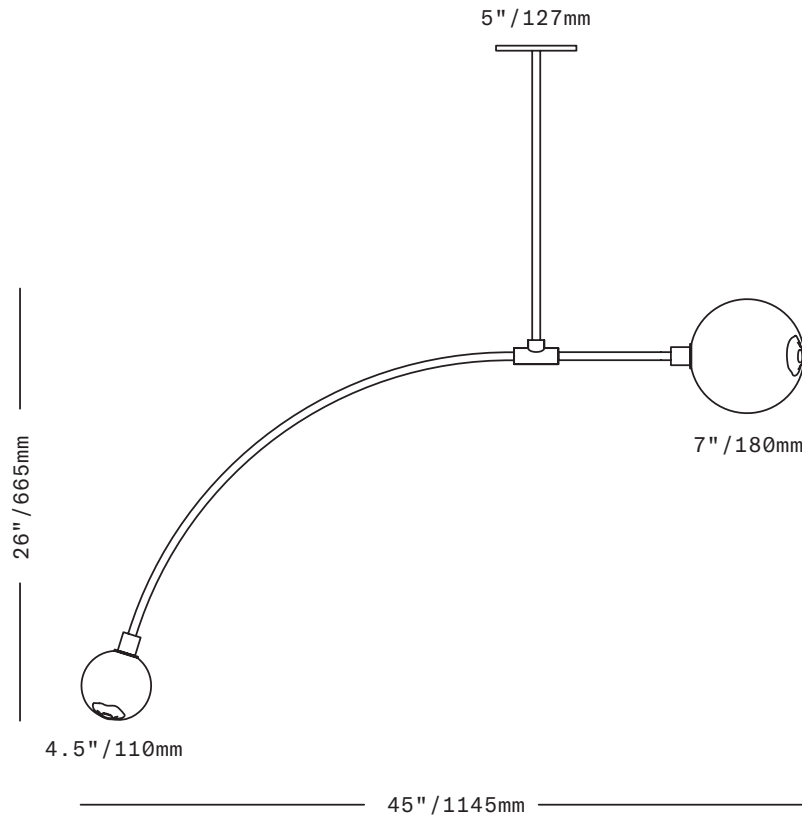

SkLO

Balance

PENDANT

A minimal, sculptural suspended light composed of a larger lit 7"/180mm sphere of handblown Czech glass on a short horizontal stem opposite a smaller lit 4.5"/110mm sphere on a longer, downward arcing stem. The glass diffusers feature the signature SkLO double-dipped, fire-polished mouths which show where the glass is broken from the blower's pipe, making each unique.

UL listed suitable for dry and damp locations (US & Canada)

Sockets 120V G9 7W Max

LED bulbs included

Requires recessed electrical box for installation

Standard canopy does NOT accommodate sloped ceilings or swagging of this light – other canopy options are available at additional cost – see Canopy Variants specification sheet

Specify overall drop length – Rigid brass tube stems are not field adjustable

Minimum overall drop length: 36"/915mm

Lengths over 60"/1520mm available at additional cost

Fixture weight (approximate): 10lbs/5kg

All glass dimensions are approximate – handblown glass dimensions vary by nature and intent

Made in the Czech Republic

LT500 Balance Pendant

Glass colors

- Clear
- New Blue
- Olivin
- Smoke
- White

Metal finishes