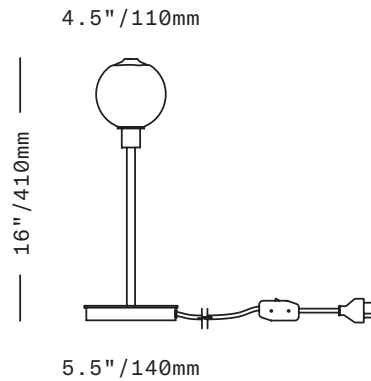

## Stem 1X

TABLE LIGHT

The Stem 1X Table Light is a minimal design featuring a single lit sphere of handblown Czech glass on a brass stem and base. The glass diffuser features the signature SkLO double-dipped, fire-polished mouths which show where the glass is broken from the blower's pipe, making each unique.

UL listed suitable for dry locations only (US & Canada)

Socket 120V G9 7W Max

LED bulb included

72"/1800mm black fabric-wrapped cord with in-line switch

All glass dimensions are approximate – handblown glass dimensions vary by nature and intent