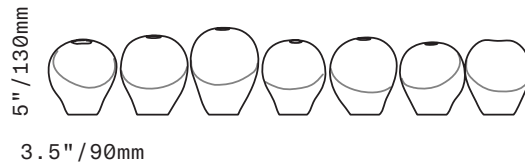

SkLO

Seed

VESSEL

From left: Smoke, Steel Blue, Fuchsia, Olivin, Pigeon, Elephant, Flamingo, White

SkLO Seed Vessels are modest organic shapes of solid clear Czech glass, each with a colored glass void blown into the top. The mouths of the vessels are small and polished. The bottoms are ground flat and polished. Intentionally irregular, no two exactly alike.

All glass dimensions are approximate – handblown glass dimensions vary by nature and intent

Made in the Czech Republic

VA310 [---]

Glass colors

Seed Vessel

- Elephant [ELP]
- Flamingo [FLA]
- Fuchsia [FUS]
- Olivin [OLV]
- Pigeon [OBL]
- Smoke [SMK]
- Steel Blue [SBL]
- White [WHT]