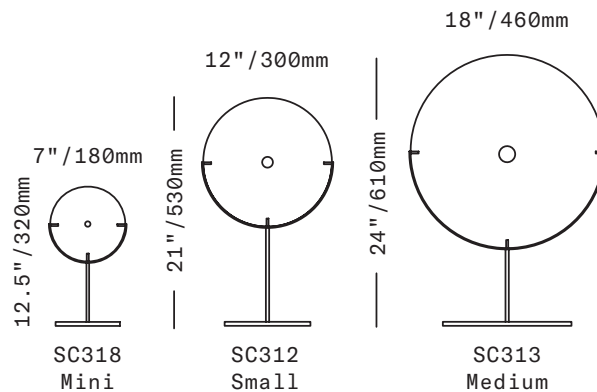

SkLO Pool Objects are discs of handblown Czech glass with open mouths at the center where the pieces are broken from the glassmaster's pipe and flame polished, giving each a unique detail. Presented on solid brass table stands. Note, the Large size Pool Object is not available with the brass table stand.

All glass dimensions are approximate – handblown glass dimensions vary by nature and intent

Made in the Czech Republic

SC318 [---][--]
SC312 [---][--]
SC313 [---][--]

Mini
Small
Medium

Glass colors

● Gray [GRY]
● Light Beige [LBE]
● New Blue [NBL]
● Plum [PLM]
● Smoke [SMK]
● Smokey Gray [SMG]
● Steel Blue [SBL]
● Strawberry [STB]
○ White [WHT]

Metal finishes

● Brushed Brass [BB]