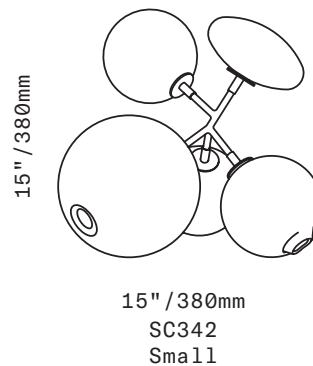

SkLO

Pivot

OBJECT

Top: Round Pivot in Blue Palette
Bottom, from left: Small Pivots in Clear, Mix Palette, and Blue Palette

SkLO Pivot Objects are floor or tabletop sculptures composed of spheres and ellipsoids of handblown Czech glass mounted on geometric steel armatures. The glass elements are available in mixed palettes of transparent colors as shown, or in all clear glass.

All glass dimensions are approximate – handblown glass dimensions vary by nature and intent

Made in the Czech Republic

SC340 [---] DX Round
SC342 [---] DX Small

Glass colors

- Clear [CLR]
- Mix Palette [MIX]
- Blue Palette [PBL]