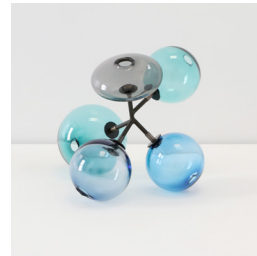

SkLO

Pivot

OBJECT

Top: Round Pivot in Blue Palette
Bottom, from left: Small Pivots in Clear, Mix Palette, and Blue Palette

SkLO Pivot Objects are floor or tabletop sculptures composed of spheres and ellipsoids of handblown Czech glass mounted on geometric steel armatures. The glass elements are available in mixed palettes of transparent colors as shown, or in all clear glass.

All glass dimensions are approximate – handblown glass dimensions vary by nature and intent

Made in the Czech Republic

SC340 [---] DX Round
SC342 [---] DX Small

Glass colors

- Clear [CLR]
- Mix Palette [MIX]
- Blue Palette [PBL]