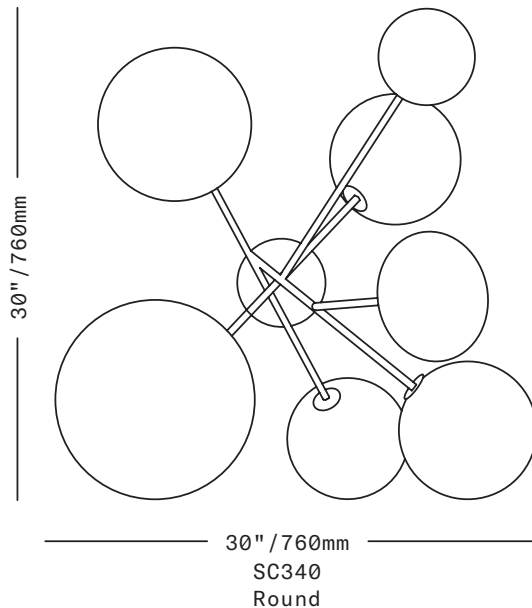

SkLO

Pivot

OBJECT

Top: Round Pivot in Blue Palette
Bottom, from left: Small Pivots in Clear, Mix Palette, and Blue Palette

SkLO Pivot Objects are floor or tabletop sculptures composed of spheres and ellipsoids of handblown Czech glass mounted on geometric steel armatures. The glass elements are available in mixed palettes of transparent colors as shown, or in all clear glass.

All glass dimensions are approximate – handblown glass dimensions vary by nature and intent

Made in the Czech Republic

SC340 [---] DX Round
SC342 [---] DX Small

Glass colors

- Clear [CLR]
- Mix Palette [MIX]
- Blue Palette [PBL]