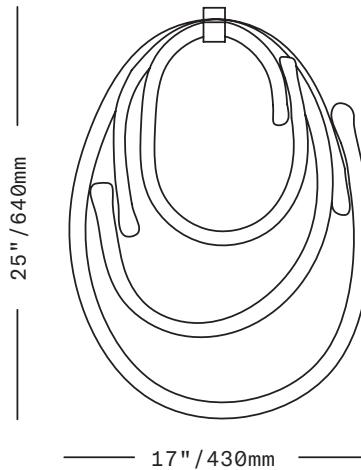

## Lasso

WALLPIECE

Solid loops of handblown Czech glass presented on a brass or steel wall hook. Each Lasso consists of a group of five loops of varying sizes so each piece is a composition unto itself, showcasing the amazing depth and clarity of Czech glass. Every loop is unique, an expression of the hand of the glass master – no two exactly alike.

All glass dimensions are approximate – handblown glass dimensions vary by nature and intent

Made in the Czech Republic

SC102 [---][--]

Lasso Wallpiece

Glass colors

- Clear [CLR]
- White [WHT]

Metal finishes