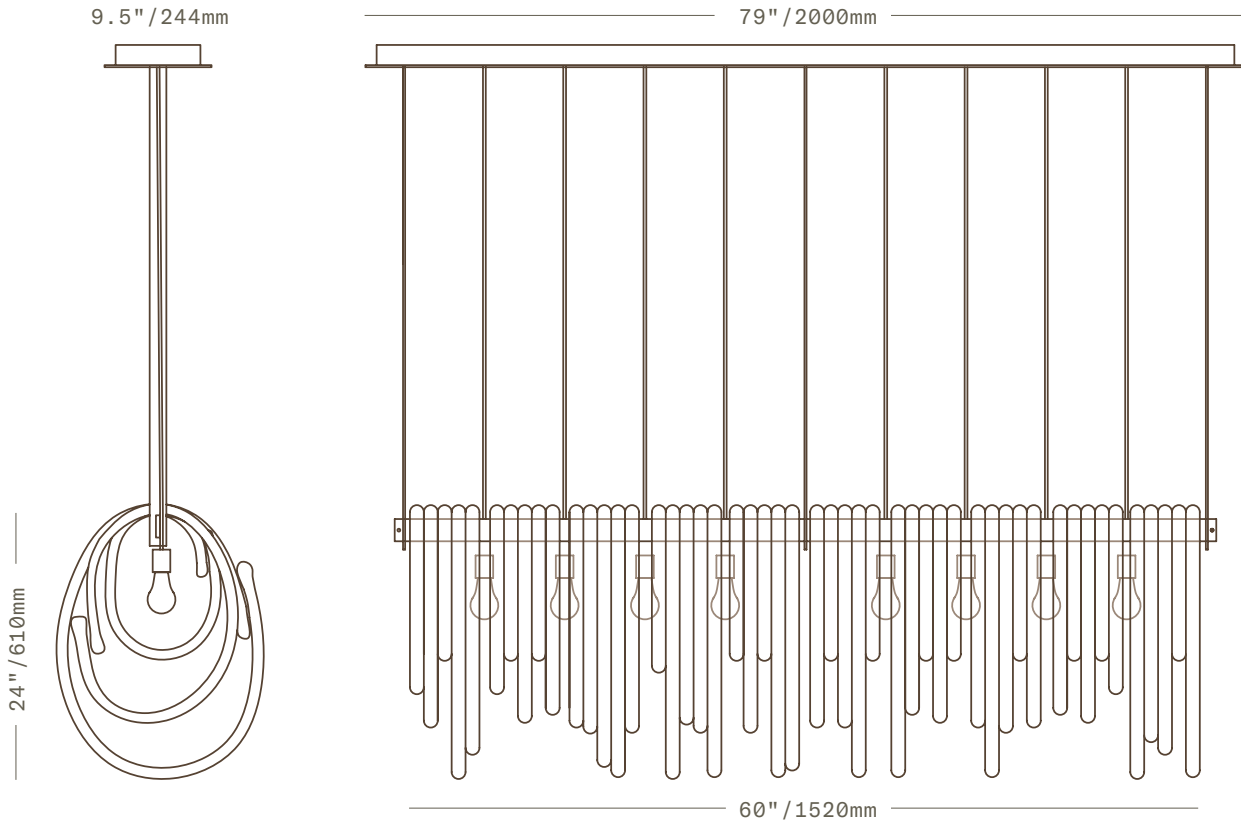

SkLO

Lasso 72

CHANDELIER

Large, linear light fixture featuring a long row of glass loops of different sizes supported on a steel armature. The glass loops come in different sizes, showcasing the amazing quality and clarity of the handblown glass. Each loop is made by hand, so each is unique and slightly different, lending the finished composition a very organic feel. Each socket hangs individually from the canopy on an exposed fabric-wrapped electrical cord and nestles within the glass loops.

UL Listed (US&Canada) for dry locations only

Sockets 120v E26 60W Max

LED bulbs included

Does NOT accommodate sloped ceilings

Requires recessed electrical box for installation

Specify overall drop length at the time of order - not field adjustable

12 week lead time

Fixture weight: 450lbs/205kg

All glass dimensions are approximate - handblown glass dimensions vary by nature and intent

Made in the Czech Republic

LT142 Lasso 72 chandelier

Glass colors

○ Clear
○ White