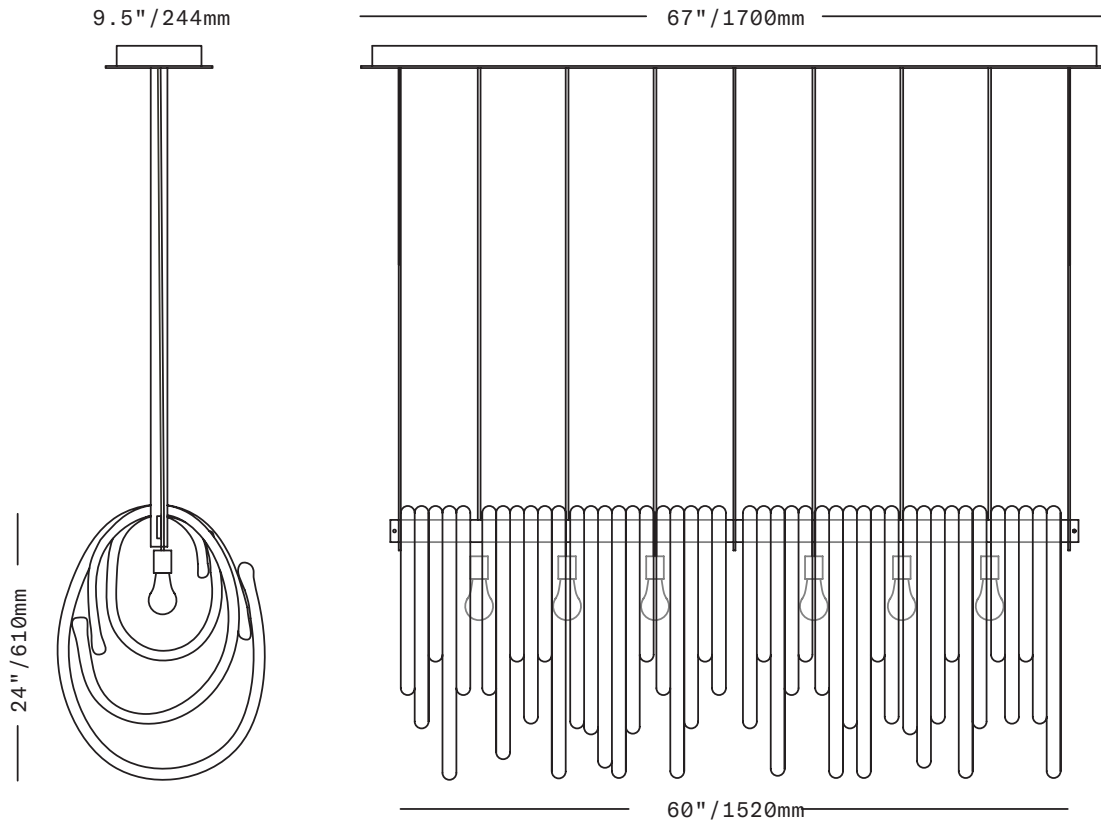

SkLO

Lasso 60

CHANDELIER

Large, linear light fixture featuring a long row of glass loops supported on a steel armature. The glass loops come in different sizes, showcasing the amazing quality and clarity of the Czech handblown glass. Each loop is made by hand, so each is unique and slightly different, lending the finished composition a very organic feel. Each socket hangs individually from the canopy on an exposed fabric-wrapped electrical cord and nestles within the glass loops.

UL listed suitable for dry locations only (US & Canada)

Sockets 120V E26 60W Max

LED bulbs included

Requires recessed electrical box for installation

Does NOT accommodate sloped ceilings

Specify overall drop length – not field adjustable

Fixture weight (approximate): 375lbs/170kg

Allow 12 weeks for delivery

All glass dimensions are approximate – handblown glass dimensions vary by nature and intent

Made in the Czech Republic

LT141 [---][--]