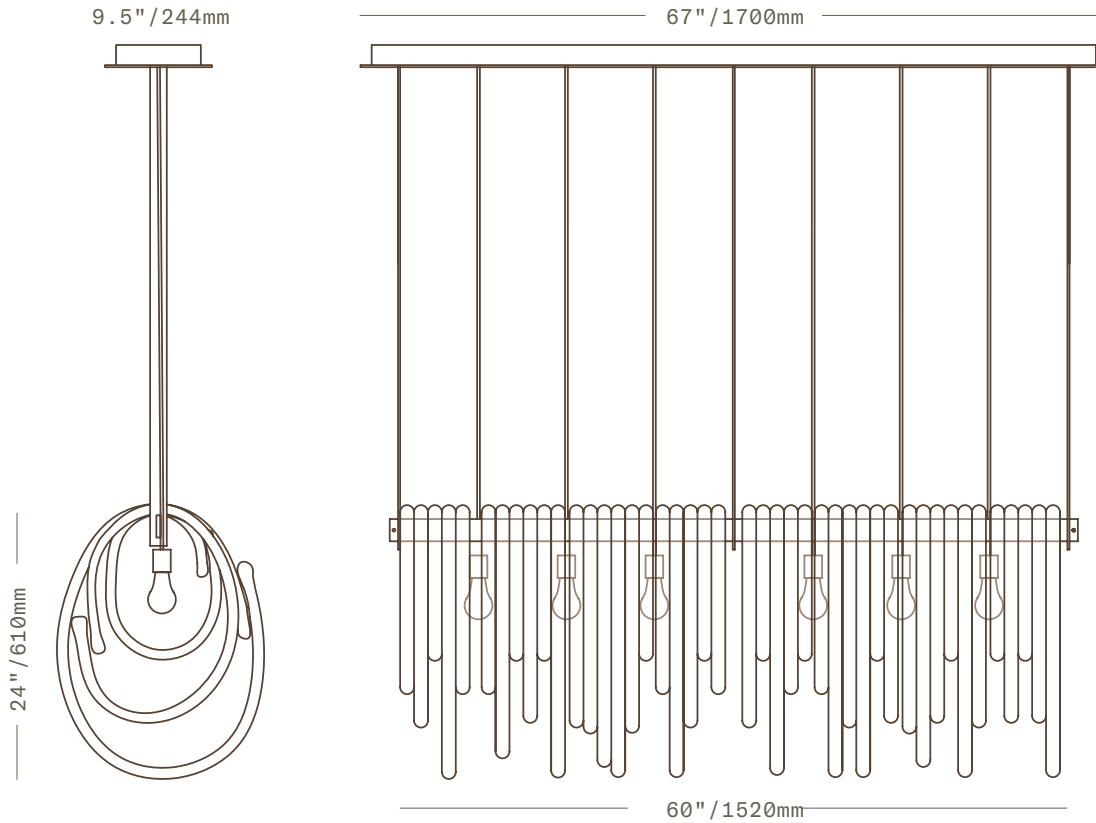

SkLO

Lasso 60

CHANDELIER

Large, linear light fixture featuring a long row of glass loops of different sizes supported on a steel armature. The glass loops come in different sizes, showcasing the amazing quality and clarity of the handblown glass. Each loop is made by hand, so each is unique and slightly different, lending the finished composition a very organic feel. Each socket hangs individually from the canopy on an exposed fabric-wrapped electrical cord and nestles within the glass loops.

UL Listed (US&Canada) for dry locations only

Sockets 120v E26 60W Max

LED bulbs included

Does NOT accommodate sloped ceilings

Requires recessed electrical box for installation

Specify overall drop length at the time of order - not field adjustable

12 week lead time

Fixture weight: 375lbs/170kg

All glass dimensions are approximate - handblown glass dimensions vary by nature and intent

Made in the Czech Republic

LT141 Lasso 60 chandelier

Glass colors

○ Clear
○ White