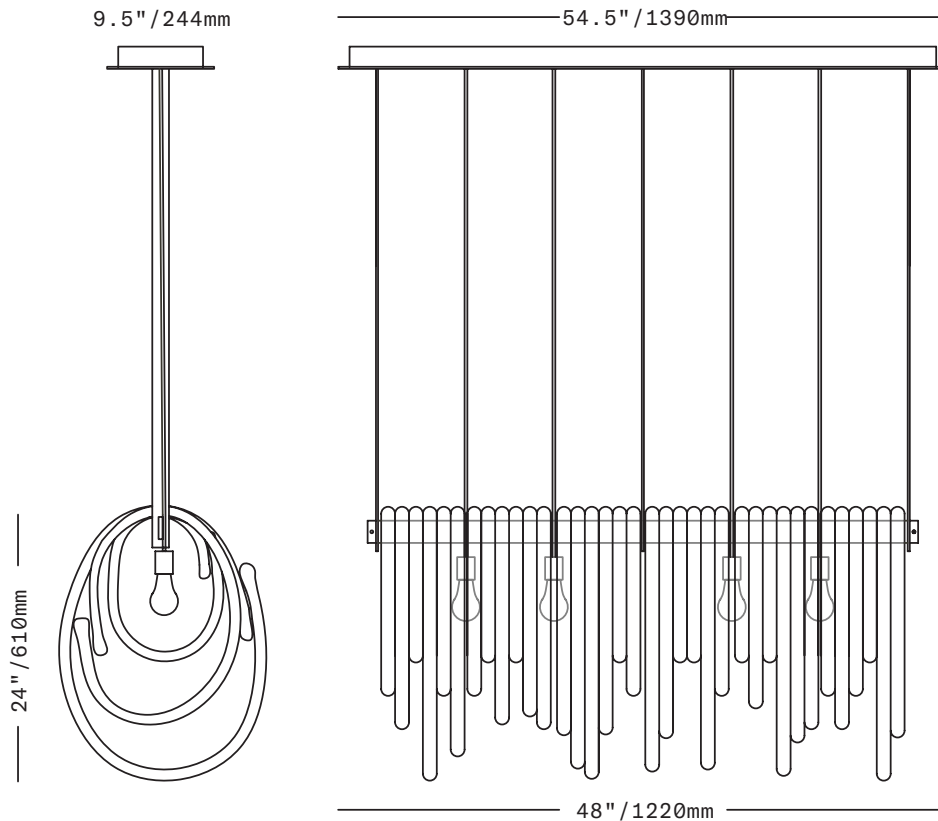

SkLO

Lasso 48

CHANDELIER

Large, linear light fixture featuring a long row of glass loops supported on a steel armature. The glass loops come in different sizes, showcasing the amazing quality and clarity of the Czech handblown glass. Each loop is made by hand, so each is unique and slightly different, lending the finished composition a very organic feel. Each socket hangs individually from the canopy on an exposed fabric-wrapped electrical cord and nestles within the glass loops.

UL listed suitable for dry locations only (US & Canada)

Sockets 120V E26 60W Max

LED bulbs included

Requires recessed electrical box for installation

Does NOT accommodate sloped ceilings

Specify overall drop length – not field adjustable

Fixture weight (approximate): 300lbs/136kg

Allow 12 weeks for delivery

All glass dimensions are approximate – handblown glass dimensions vary by nature and intent

Made in the Czech Republic

LT140 [---][---]