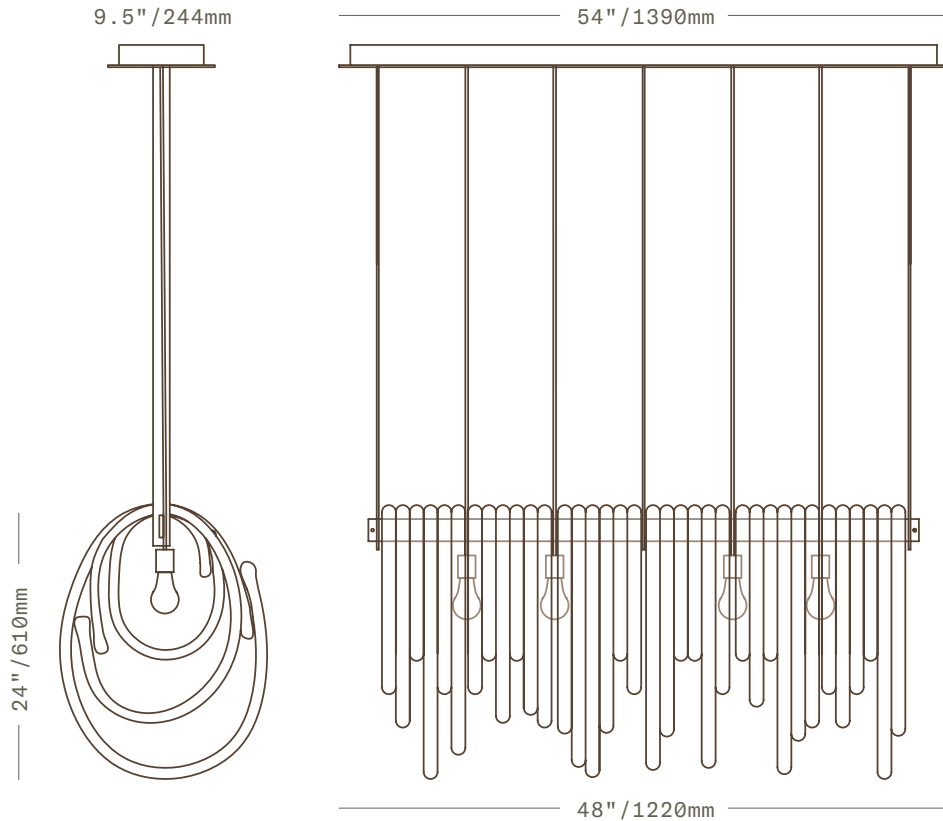

SkLO

Lasso 48

CHANDELIER

Large, linear light fixture featuring a long row of glass loops of different sizes supported on a steel armature. The glass loops come in different sizes, showcasing the amazing quality and clarity of the handblown glass. Each loop is made by hand, so each is unique and slightly different, lending the finished composition a very organic feel. Each socket hangs individually from the canopy on an exposed fabric-wrapped electrical cord and nestles within the glass loops.

UL Listed (US&Canada) for dry locations only

Sockets 120v E26 60W Max

LED bulbs included

Does NOT accommodate sloped ceilings

Requires recessed electrical box for installation

Specify overall drop length at the time of order - not field adjustable

12 week lead time

Fixture weight: 300lbs/136kg

All glass dimensions are approximate - handblown glass dimensions vary by nature and intent

Made in the Czech Republic

LT140 Lasso 48 chandelier

Glass colors

○ Clear
○ White