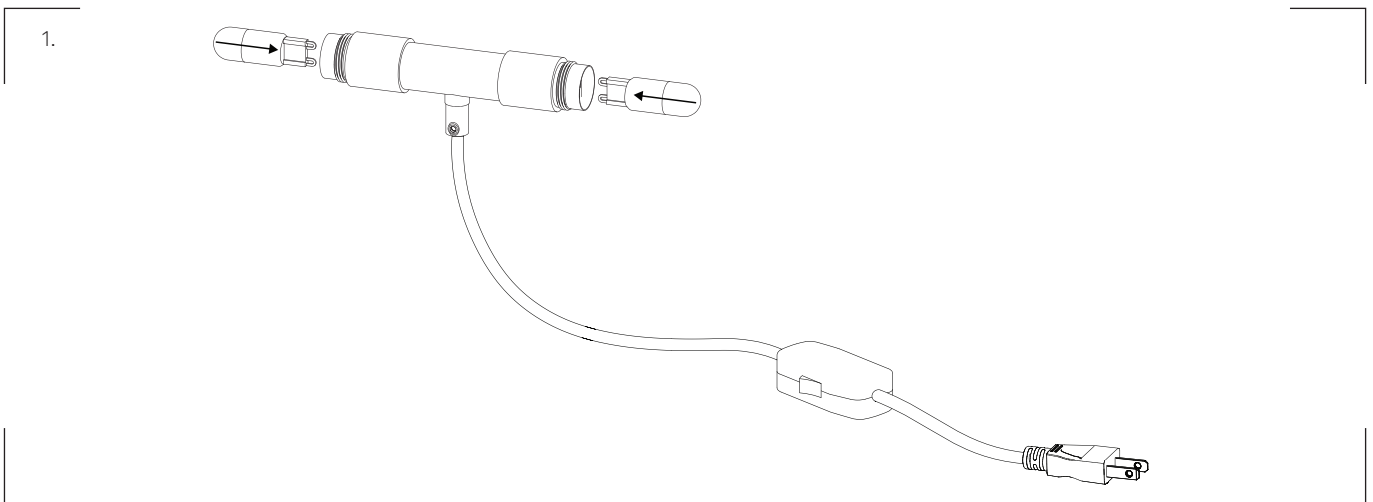

## Installation Instructions

*Congratulations on your purchase of a SkLO Twice Light. This product must be installed in accordance with the applicable codes. Use a maximum 7W bulb.*

**When unpacking individual items and parts of the light fixture, make sure to lay them out on a protective surface that will neither mar the delicate metal finishes nor scratch the glass. Gloves (nitrile) are provided and must be worn during installation to avoid fingerprints on the finish of the exposed metal parts.**

Your SkLO fixture will arrive with the hand-blown glass elements packed separately from the light fixture itself.

## CONTENTS:

Glass element

Glass element

Ring

1x

Electrical assembly

1x

Light bulb

1x

2x

1x

1. Carefully unwrap the brass electrical assembly. The brass electrical assembly has a threaded socket at each end and a fabric-wrapped electrical cord with in-line on/off switch and plug.
2. Install the supplied LED light bulbs (7W Max) into the sockets (Figure 1). This fixture uses G9 sockets and light bulbs. The G9 is a bi-pin socket. Light bulbs are to be inserted and removed by pushing the bulb straight into the socket, and by pulling it straight out. The bulb, when inserted, should have a tight fit. Do not force the bulb. If there is resistance, check to make sure nothing inside the socket is bent or obstructing the bulb. Always turn off the power to the fixture when changing the bulb(s).
3. Install a glass diffuser on each end of the brass electrical assembly. Each glass diffuser has a threaded brass insert on one side. Slip the threaded brass insert over the light bulb and onto the threaded socket. Carefully thread the glass diffuser onto the socket. Do not overtighten (Figure 2).
4. Set the provided brass ring in the location the Twice light is to be displayed with the beveled edge facing up. Carefully rest the large 10"/25cm glass diffuser into the ring (Figure 3).
5. Plug in.