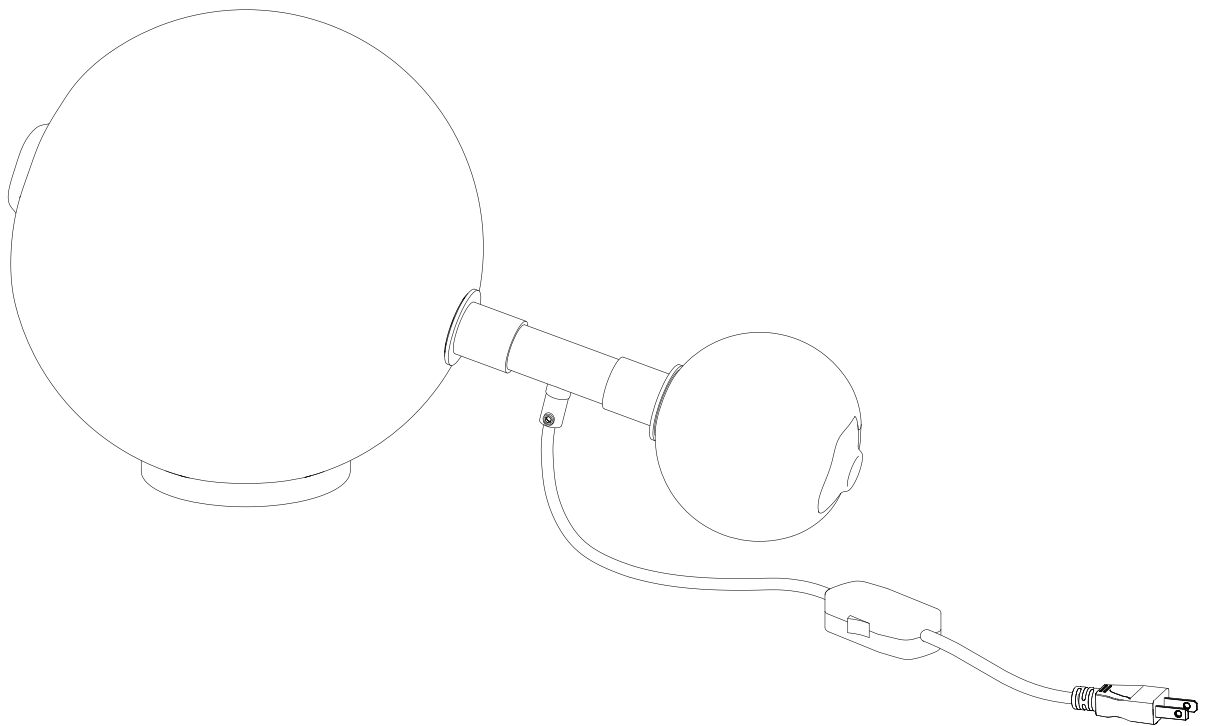

SkLO

sklo.com

SkLO US 115 WEST NORTH STREET HEALDSBURG CALIFORNIA 95448 USA +1.707.385.2101 us@sklo.com
SkLO EU VÁŽNÍ 488 500 03 HRADEC KRÁLOVÉ CZECH REPUBLIC +420.495.542.071 eu@sklo.com