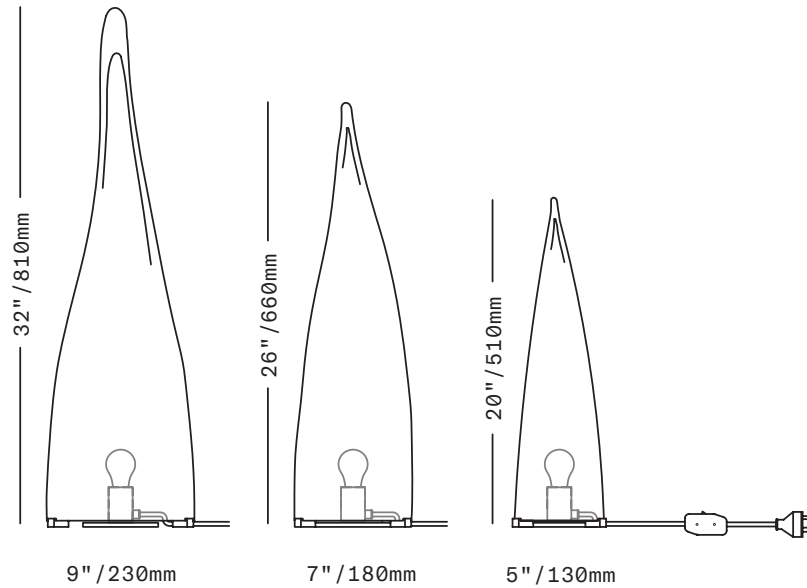

SKLO

Kin

LIGHT

The Kin Light combines a conical shade of handblown Czech glass with a separate brass socket. The glass is opaque white at the open base and fades to clear at the top, and is available in three different sizes. The polished bottom edge of the glass rests atop three brass risers.

Socket 120V E26 60W Max

LED bulb included

Available in three sizes

72"/1800mm black fabric-wrapped cord with in-line switch

All glass dimensions are approximate – handblown glass dimensions vary by nature and intent

Made in the Czech Republic

LT320WHT

LT321WHT

LT322WHT

Small

Medium

Large

○ White