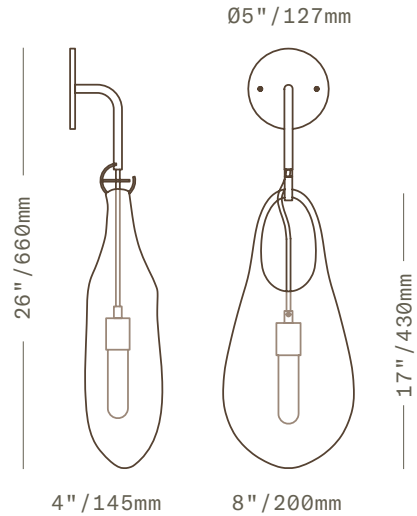

## Hold 18

SCONCE

An expressive glass vessel which appears to droop from its hook as if molten serves as a shade on this wall sconce. Available in two sizes. The socket is suspended from the hook on a fabric-wrapped electrical cord and is loosely suspended within the glass. A removable threaded pin within the brass hook can be used to secure the glass if required.

UL Listed for dry locations only (US&Canada)  
(available for damp locations by request)

Socket 120v E26 60W Max

LED bulb included

Requires recessed electrical box for installation

Fixture weight: 6lbs/3kg

All glass dimensions are approximate - handblown  
glass dimensions vary by nature and intent

Made in the Czech Republic

LT261 Hold 18 sconce

Glass colors

- Clear
- Grey
- New Blue
- Olivin
- Smoke
- White