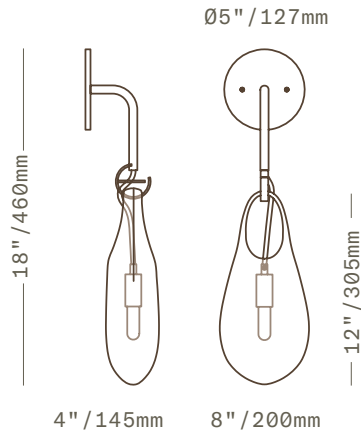

SkLO

Hold 12

SCONCE

An expressive glass vessel which appears to droop from its hook as if molten serves as a shade on this wall sconce. Available in two sizes. The socket is suspended from the hook on a fabric-wrapped electrical cord and is loosely suspended within the glass. A removable threaded pin within the brass hook can be used to secure the glass if required.

UL Listed (US&Canada) for dry and damp locations

Socket 120v G9 7W Max

LED bulb included

Requires recessed electrical box for installation

Fixture weight: 5lbs/2.5kg

All glass dimensions are approximate - handblown glass dimensions vary by nature and intent