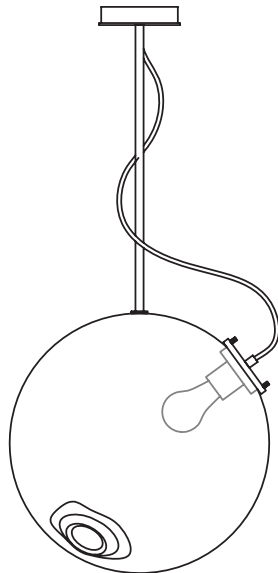

## Float 2.0

PENDANT

16" / 410mm

20" / 510mm

Large spheres of handblown Czech glass suspended on rigid brass stems. Two glass sizes available. A custom brass socket assembly through one side holds the light bulb and is connected to the canopy at the ceiling with a length of exposed fabric-wrapped electrical cord. Each glass sphere is blown by hand without the use of moulds, and so is slightly imperfect in shape. Two brass thumb screws attach the removable bulb-and-socket from the side of the glass.

UL listed suitable for dry locations only (US & Canada)  
Available for damp locations by request

Socket 120V E26 60W Max

LED bulb included

Glass available in two sizes

Requires recessed electrical box for installation

Standard canopy does NOT accommodate sloped ceilings or swagging of this light – other canopy options are available at additional cost – see Canopy Variants specification sheet

Specify overall drop length – Rigid brass tube stems are not field adjustable

Fixture weights (approximate):     16lbs/7kg (LT259)  
   20lbs/9kg (LT319)

All glass dimensions are approximate – handblown glass dimensions vary by nature and intent

Made in the Czech Republic

LT259 16"/410mm glass  
LT319 20"/510mm glass