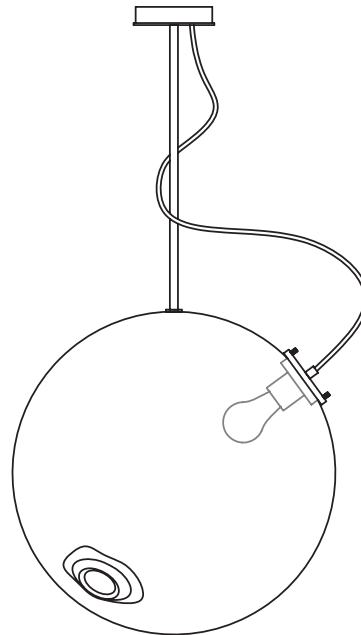

## Float 2.0

PENDANT

16" / 410mm

20" / 510mm

Large spheres of handblown Czech glass suspended on rigid brass stems. Two glass sizes available. A custom brass socket assembly through one side holds the light bulb and is connected to the canopy at the ceiling with a length of exposed fabric-wrapped electrical cord. Each glass sphere is blown by hand without the use of moulds, and so is slightly imperfect in shape. Two brass thumb screws attach the removable bulb-and-socket from the side of the glass.

UL listed suitable for dry locations only (US & Canada)  
Available for damp locations by request

Socket 120V E26 60W Max

LED bulb included

Glass available in two sizes

Requires recessed electrical box for installation

Standard canopy does NOT accommodate sloped ceilings or swagging of this light – other canopy options are available at additional cost – see Canopy Variants specification sheet

Specify overall drop length – Rigid brass tube stems are not field adjustable

Fixture weights (approximate):     16lbs/7kg (LT259)  
   20lbs/9kg (LT319)

All glass dimensions are approximate – handblown glass dimensions vary by nature and intent

Made in the Czech Republic

LT259 16"/410mm glass  
LT319 20"/510mm glass