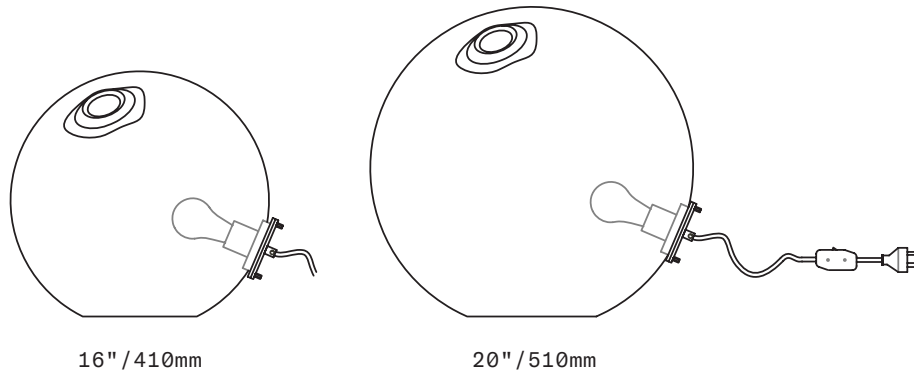

## Float 2.0

LIGHT

Large spheres of handblown Czech glass with a custom brass socket assembly through one side. Each glass sphere is blown by hand without the use of moulds, and so is slightly imperfect in shape. Available in two sizes. Each is broken hot from the blower's pipe and the mouth then fire-polished to create an uncontrollable detail unique to each piece. Two brass thumb screws attach the removable bulb-and-socket from the side of the glass.

UL listed suitable for dry locations only (US & Canada)

Socket 120V E26 7W Max

LED bulb included

Glass available in two sizes

72"/1800mm black fabric-wrapped cord with in-line switch

All glass dimensions are approximate – handblown glass dimensions vary by nature and intent

Made in the Czech Republic

LT216 [---][--]  
LT220 [---][--]

16"/410mm glass  
20"/510mm glass

Glass colors

- Amber [AMB]
- Clear [CLR]
- Smoke [SMK]
- Smokey Brown [SMB]
- White [WHT]

Metal finishes

- Dark Oxidized [DX]
- Brushed Brass [BB]
- Brushed Nickel [BN]
- Polished Nickel [PN]