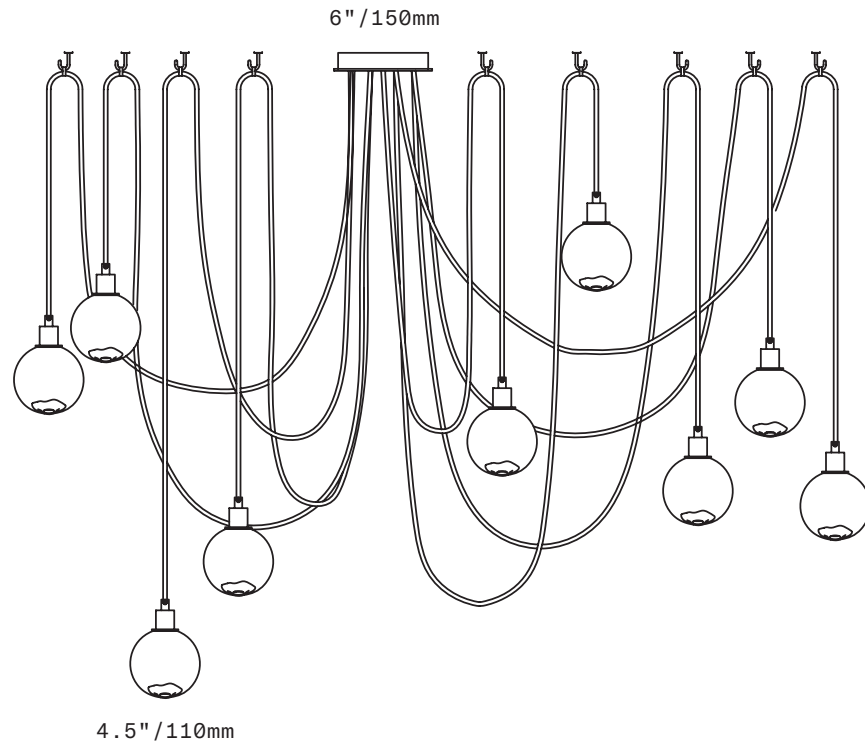

# SkLO

## Drape Hook 9

PENDANT

The Drape Hook 9 Pendant is a multi-pendant fixture featuring lit spheres of handblown Czech glass suspended from a single canopy and swagged to ceiling hooks (included). Each pendant is suspended on a fabric-wrapped electrical cord and features a 4.5"/110mm diameter spherical glass shade. The glass shades feature the signature SkLO double-dipped, fire-polished mouths which show where the glass is broken from the blower's pipe, making each unique. Cord lengths are field adjustable. Infinite compositions are possible.

UL listed suitable for dry and damp locations (US & Canada)

Sockets 120V G9 7W Max

LED bulbs included

Requires recessed electrical box for installation

Accommodates sloped ceilings

Standard cord length 72"/1800mm – field adjustable – longer lengths available at additional cost

All glass dimensions are approximate – handblown glass dimensions vary by nature and intent

Made in the Czech Republic

LT177 [---][--]

Drape Hook 9 Pendant

Glass colors

- Clear [CLR]
- New Blue [NBL]
- Olivin [OLV]
- Smoke [SMK]
- White [WHT]