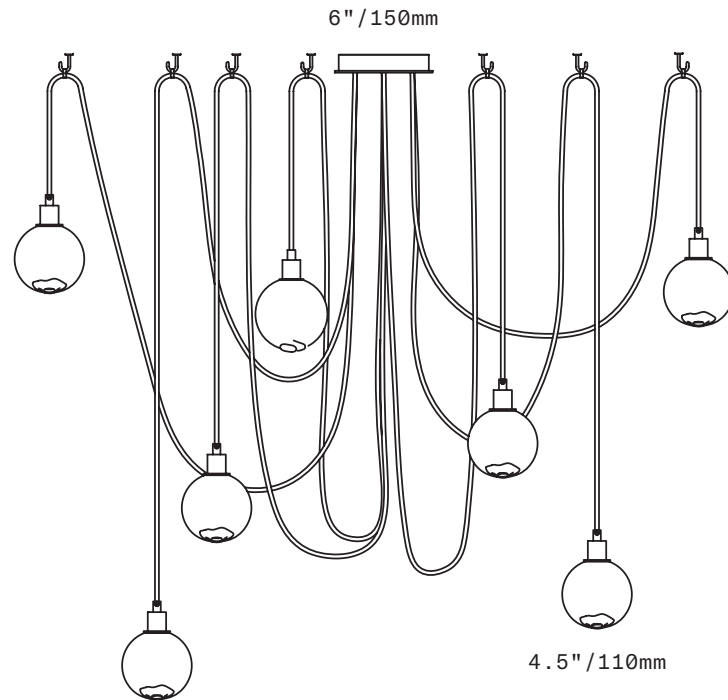

SkLO

Drape Hook 7

PENDANT

The Drape Hook 7 Pendant is a multi-pendant fixture featuring lit spheres of handblown Czech glass suspended from a single canopy and swagged to ceiling hooks (included). Each pendant is suspended on a fabric-wrapped electrical cord and features a 4.5"/110mm diameter spherical glass shade. The glass shades feature the signature SkLO double-dipped, fire-polished mouths which show where the glass is broken from the blower's pipe, making each unique. Cord lengths are field adjustable. Infinite compositions are possible.

UL listed suitable for dry and damp locations (US & Canada)

Sockets 120V G9 7W Max

LED bulbs included

Requires recessed electrical box for installation

Accommodates sloped ceilings

Standard cord length 72"/1800mm – field adjustable – longer lengths available at additional cost

All glass dimensions are approximate – handblown glass dimensions vary by nature and intent

Made in the Czech Republic

LT176 [---][--]

Drape Hook 7 Pendant

Glass colors

- Clear [CLR]
- New Blue [NBL]
- Olivin [OLV]
- Smoke [SMK]
- White [WHT]