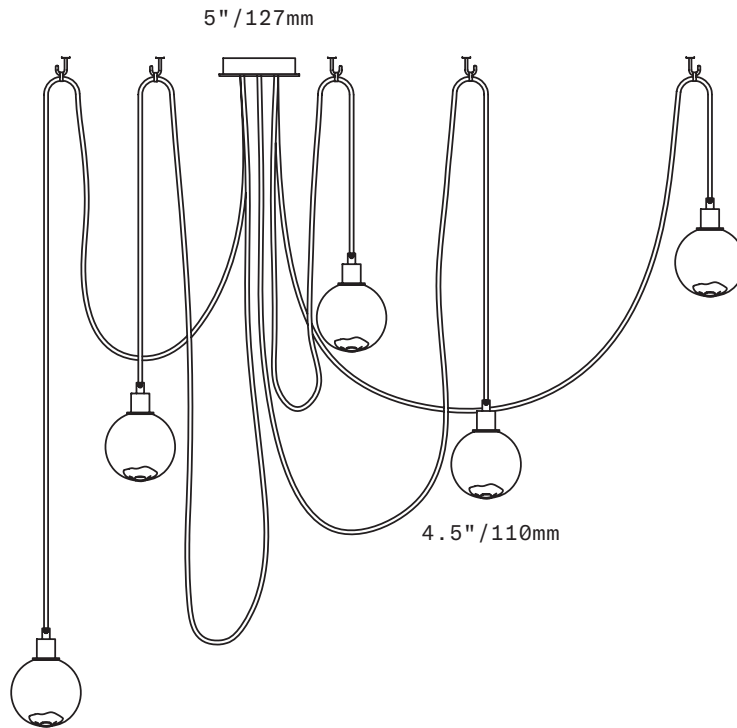

## Drape Hook 5

PENDANT

The Drape Hook 5 Pendant is a multi-pendant fixture featuring lit spheres of handblown Czech glass suspended from a single canopy and swagged to ceiling hooks (included). Each pendant is suspended on a fabric-wrapped electrical cord and features a 4.5"/110mm diameter spherical glass shade. The glass shades feature the signature SkLO double-dipped, fire-polished mouths which show where the glass is broken from the blower's pipe, making each unique. Cord lengths are field adjustable. Infinite compositions are possible.

UL listed suitable for dry and damp locations (US & Canada)

Sockets 120V G9 7W Max

LED bulbs included

Requires recessed electrical box for installation

Accommodates sloped ceilings

Standard cord length 72"/1800mm – field adjustable – longer lengths available at additional cost

All glass dimensions are approximate – handblown glass dimensions vary by nature and intent

Made in the Czech Republic

LT174 [---][--]

Drape Hook 5 Pendant

Glass colors

- Clear [CLR]
- New Blue [NBL]
- Olivin [OLV]
- Smoke [SMK]
- White [WHT]