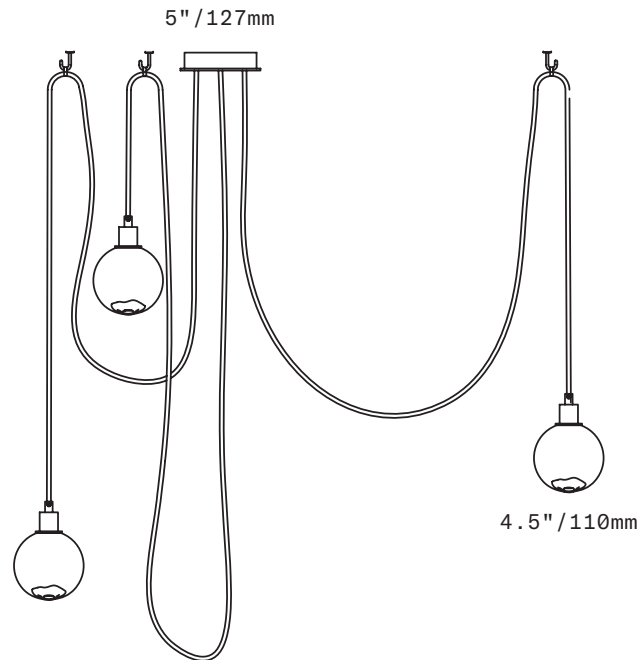

SkLO

Drape Hook 3

PENDANT

The Drape Hook 3 Pendant is a multi-pendant fixture featuring lit spheres of handblown Czech glass suspended from a single canopy and swagged to ceiling hooks (included). Each pendant is suspended on a fabric-wrapped electrical cord and features a 4.5"/110mm diameter spherical glass shade. The glass shades feature the signature SkLO double-dipped, fire-polished mouths which show where the glass is broken from the blower's pipe, making each unique. Cord lengths are field adjustable. Infinite compositions are possible.

UL listed suitable for dry and damp locations (US & Canada)

Sockets 120V G9 7W Max

LED bulbs included

Requires recessed electrical box for installation

Accommodates sloped ceilings

Standard cord length 72"/1800mm – field adjustable – longer lengths available at additional cost

All glass dimensions are approximate – handblown glass dimensions vary by nature and intent

Made in the Czech Republic

LT172 Drape Hook 3 Pendant

- | | |
|----------------|---|
| Glass colors | <input type="radio"/> Clear
<input type="radio"/> New Blue
<input type="radio"/> Olivin
<input type="radio"/> Smoke
<input type="radio"/> White |
| Metal finishes | <input type="radio"/> Dark Oxidized Brass
<input type="radio"/> Brushed Brass
<input type="radio"/> Brushed Nickel
<input type="radio"/> Polished Nickel |
| Cord Colors | <input type="radio"/> Black
<input type="radio"/> Blue
<input type="radio"/> Gold
<input type="radio"/> Gray |