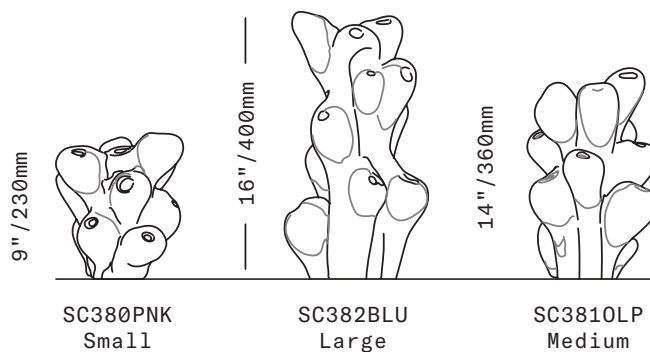

# SkLO

## Bloom

OBJECT

From left: Small/Pink Palette, Large/Blue Palette, Medium/Olive Palette

SkLO Bloom Objects are organic sculptural compositions of multiple smaller pod-shapes fused together while hot to form larger pieces. The bottoms are cut and polished. No two exactly alike.

Three sizes, each size available in one color as shown

All glass dimensions are approximate – handblown glass dimensions vary by nature and intent

Made in the Czech Republic

SC380PNK  
SC3810LP  
SC382BLU