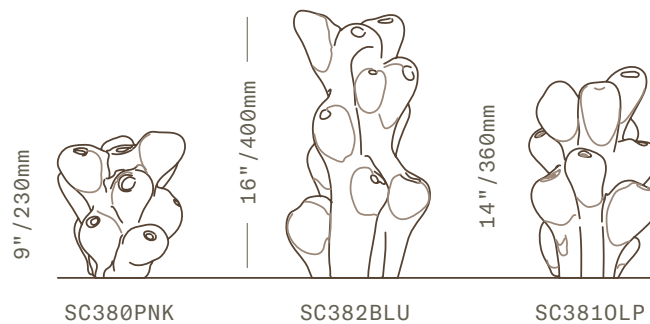

# SkLO

## Bloom

OBJECT

From left: Small/Pink Palette, Large/Blue Palette, Medium/Olive Palette

SkLO Bloom objects are organic sculptural compositions of multiple smaller pod-shapes fused together while hot to form larger pieces. Bottoms are cut and polished. No two exactly alike.

Three sizes, each size available in one color as shown  
All glass dimensions are approximate - handblown glass dimensions vary by nature and intent  
Made in the Czech Republic

SC380PNK Small  
SC3810LP Medium  
SC382BLU Large