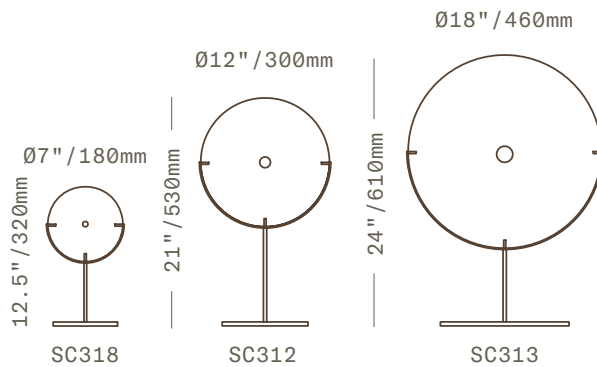

SkLO

Pool

OBJECT

Small/Plum on Brushed Brass table stand

SkLO Pool objects are discs of handblown glass with open mouths at the center where the pieces are broken from the glassmaster's pipe and flame polished, giving each a unique detail. Presented on solid brass table stands. Note, the Large size Pool Object is not available with the brass table stand.

All glass dimensions are approximate - handblown glass dimensions vary by nature and intent

Made in the Czech Republic

SC318 ----- Mini
SC312 ----- Small
SC313 ----- Medium

Glass colors

- Plum
- Smoke
- Smokey Gray
- Steel Blue
- Strawberry
- Light Beige
- Gray
- New Blue
- White