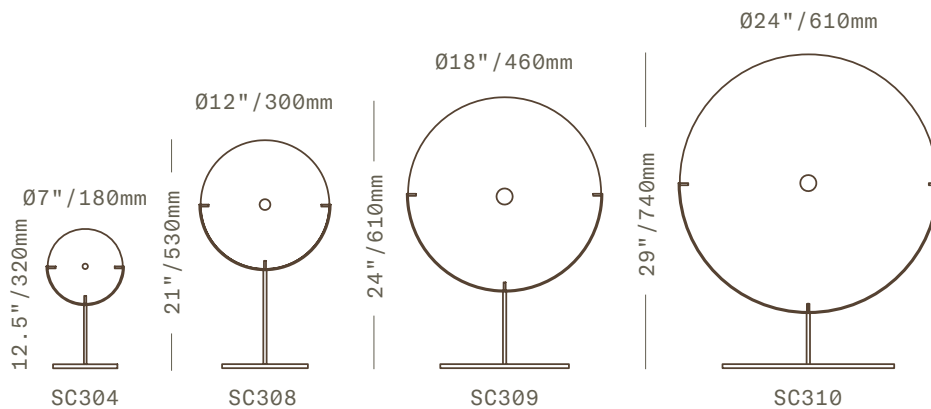

SkLO

Pool OBJECT

From left: Mini/Gray, Medium/New Blue, Large/Steel Blue, Small/Smoke on Dark Oxidized steel table stands

SkLO Pool objects are discs of handblown glass with open mouths at the center where the pieces are broken from the glassmaster's pipe and flame polished, giving each a unique detail. Presented on steel table stands.

All glass dimensions are approximate - handblown glass dimensions vary by nature and intent
Made in the Czech Republic

SC304 -----
SC308 -----
SC309 -----
SC310 -----

Mini
Small
Medium
Large

Glass colors