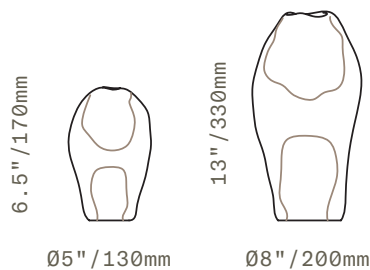

## Lava OBJECT

Top, from left: Small/White, Large/White  
Bottom, from left: Small in Smoke/New Blue, Fire Red/Morning Red, Opal/BrownOlive, Pea Green/Sargasso

SkLO Lava are nearly solid glass objects with small blown voids at the top and bottom, each of a contrasting color. The bottoms are ground flat and polished.

All glass dimensions are approximate - handblown glass dimensions vary by nature and intent  
Made in the Czech Republic

VA246 ---  
VA248 ---

Small  
Large

Glass colors

- Fire Red/Morning Red
- Opal/Brown Olive)
- Pea Green/Sargasso
- Smoke/New Blue
- White